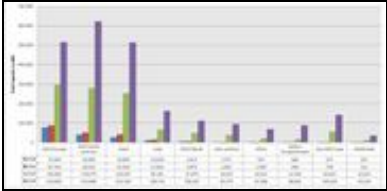

Regional Breakdown: Advanced scenario (GWEO 2010)

[Go back to Home Page](#)

Regional Breakdown: Advanced scenario (GWEO 2010), Source: [Global Wind Energy Outlook 2010](#)

[Go back to Home Page](#)